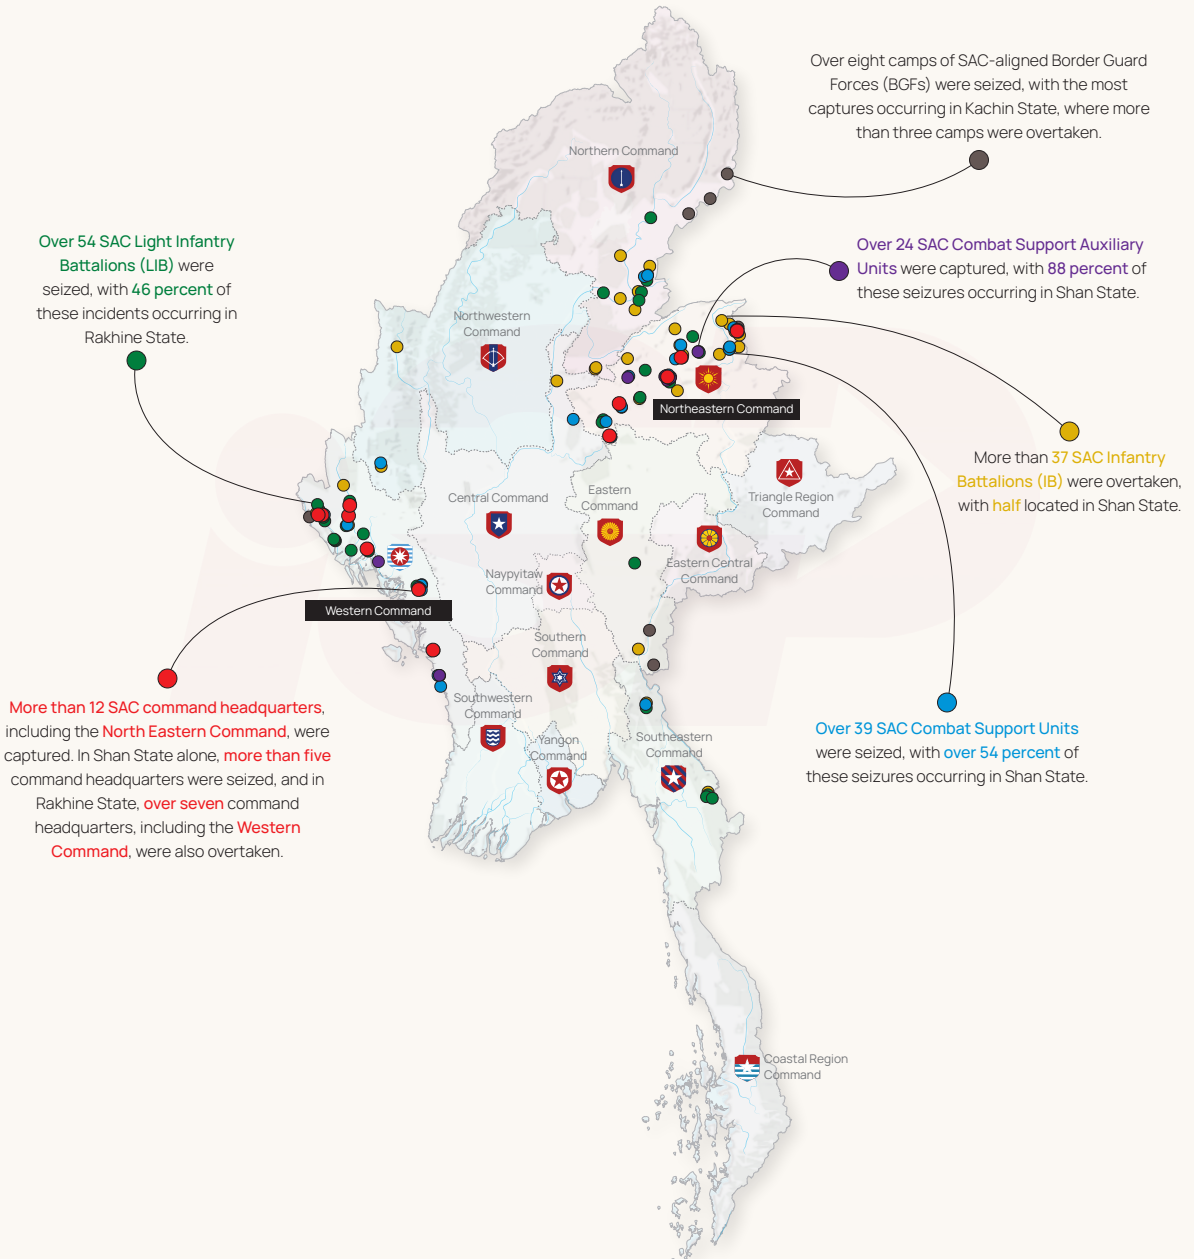

Nearly 180 SAC-Camps Fall Under Resistance

ISP Mapping Number 78

ISP Myanmar

Resistance groups have captured **at least 174 military camps*** operated by the State Administration Council (SAC), with a significant number of these takeovers occurring in Shan and Rakhine States. This includes two Regional Military Commands (RMCs) and **more than 141 military bases**.

The data are based on ISP-Myanmar's research from February 2021 to December 2024. Please note that the data presented may vary from other sources due to differences in methodology and data availability. (*) The military camps include SAC's command headquarters, combat battalions, combat support units, and combat support auxiliary units.