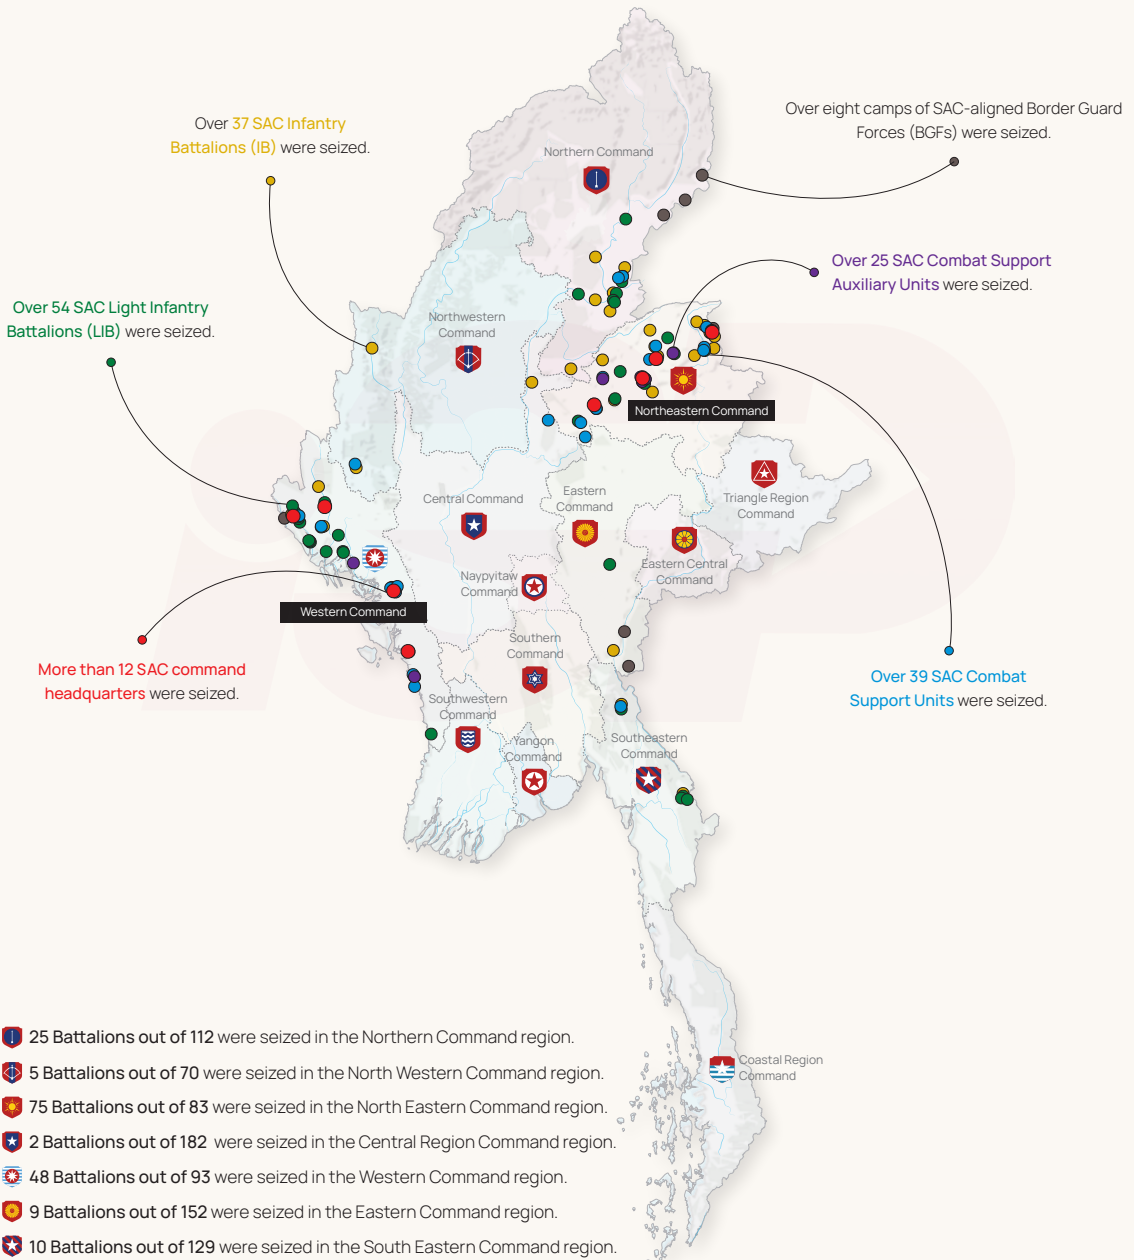

Numerous SAC-Camps Relinquished in Shan and Rakhine States

The resistance forces have captured **over 174 military camps*** controlled by the junta. The State Administration Council (SAC) relinquished **two** Regional Military Commands (RMCs) and **more than 141 military camps**. Most seizures were in the Shan and Rakhine States.

The data presented here is based on ISP-Myanmar's research from February 2021 to February 28, 2025. It may vary from other sources due to differences in methodology and data availability. (*) The military camps include SAC's command headquarters, combat battalions, combat support units, and combat support auxiliary units.