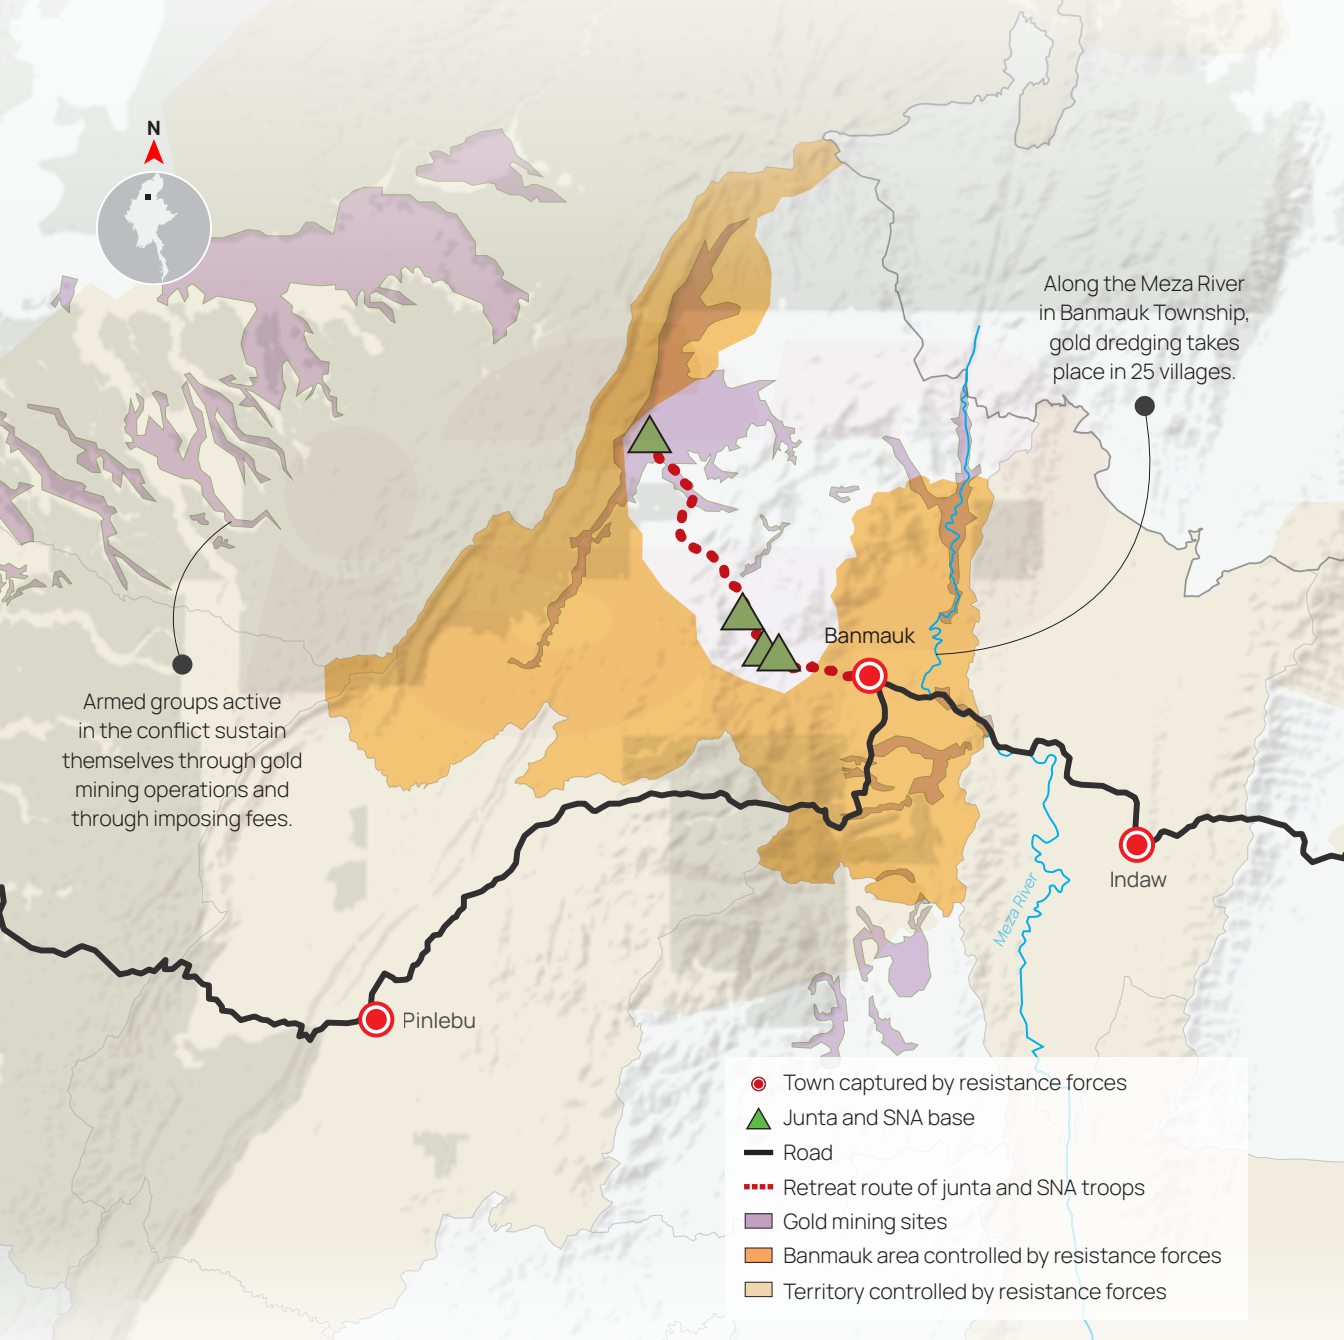

## ● Resistance Forces Secure Three Flanks of Banmauk

ISP-M2025-113

On September 20, resistance groups seized Banmauk town on the Kachin–Sagaing border, extending their control across the eastern, western, and southern parts of the township. Only the northern sector remains outside their control. These secured flanks connect directly to Indaw, Paungbyin, Homalin, Wuntho, and Pinlebu townships—areas already under strong dominance of the resistance.

Data as of September 26, 2025, is part of research conducted by ISP-Myanmar's Conflict, Peace, and Security Studies. It may vary from other sources due to differences in methodology and data availability.